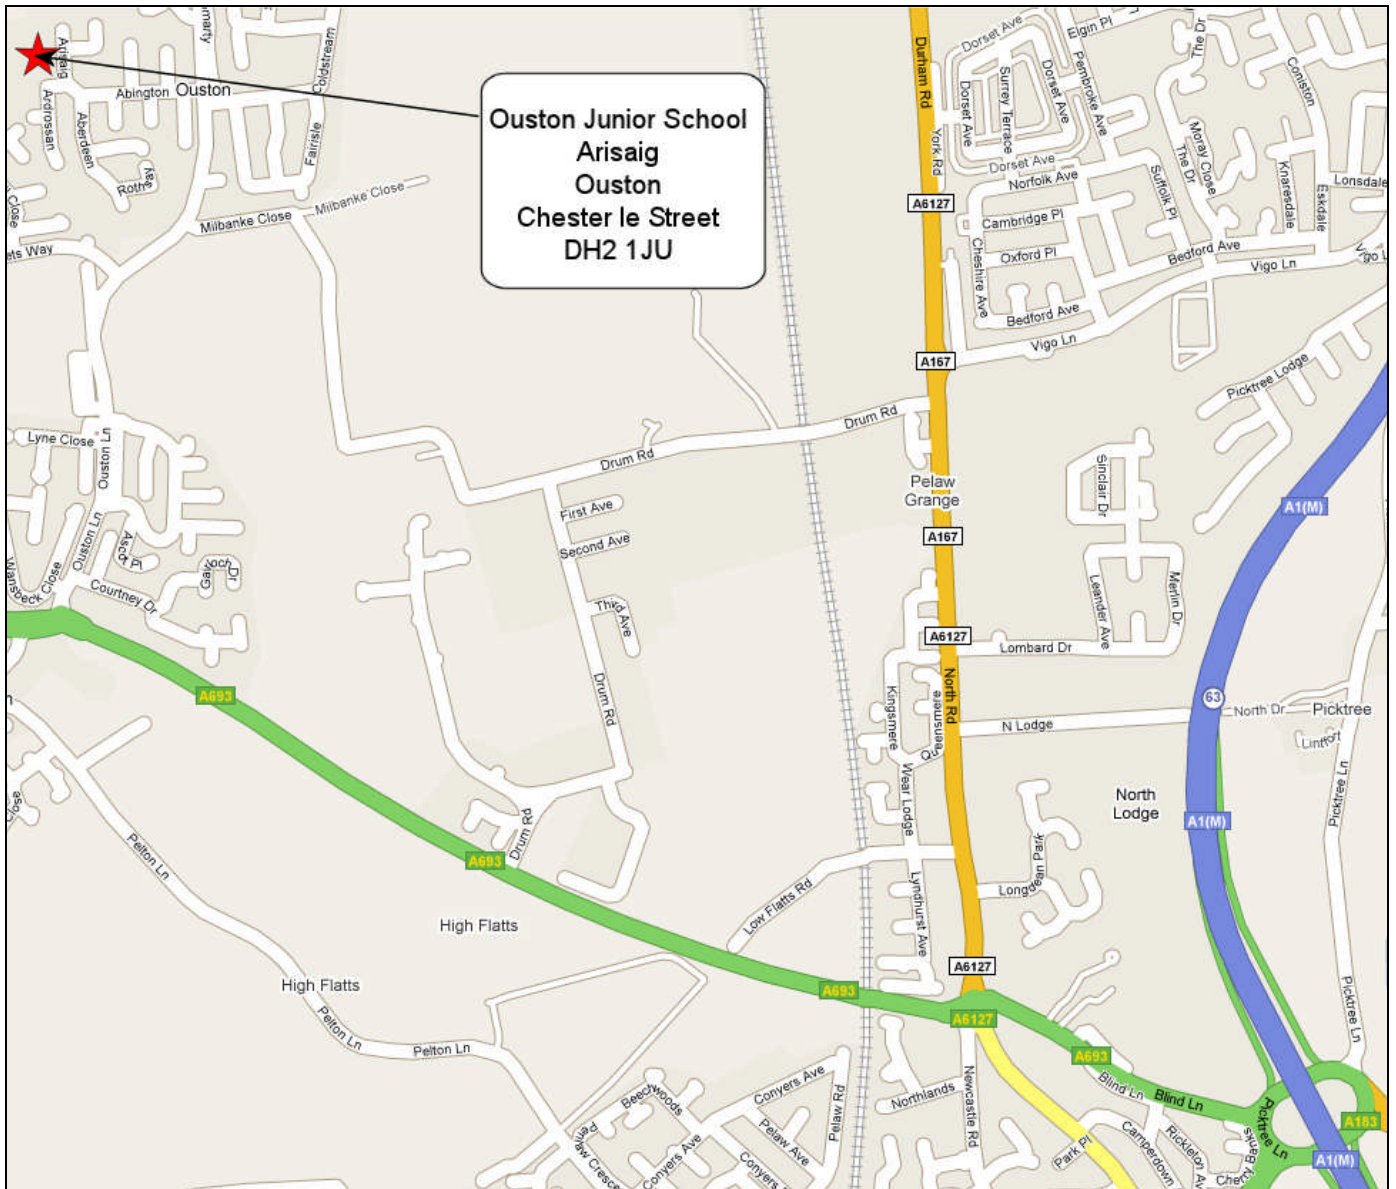

Map & Directions to Ouston Junior School

1. At Junction 63 leave the A1(M)
2. At the Roundabout take the exit on to Blind Lane signposted A693 Stanley
3. At the next Roundabout continue straight on the A693 towards Stanley (using the 3rd Exit)
4. At the next Roundabout take the 2nd exit on to Ouston Lane
5. Continue for approximately $\frac{3}{4}$ of a mile until you come to a Jet Service station on the left hand side of the road.
6. Turn left immediately after the Jet Service Station on to Abington
7. The school is situated on Arisaig which is approximately 300 metres down on the left opposite a News Agents.
8. Parking is available to the left of the main school entrance towards the rear of the school.